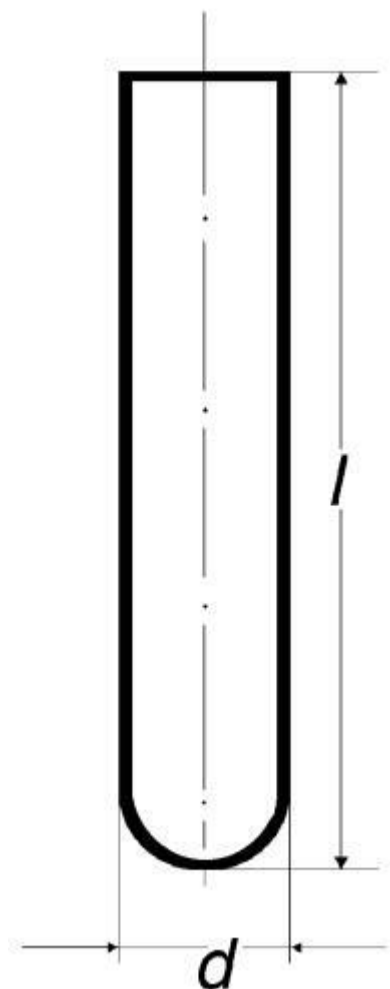

**Test tube with round bottom,
without rim**
Order code: **6632.422014113**

Information about product price on demand

Parameters

Types of test tubes

Package [pcs]

d × l [mm]

Wall thickness [mm]

Quantitative unit

S kulatým dnem

100

14 × 130

1,0

ks