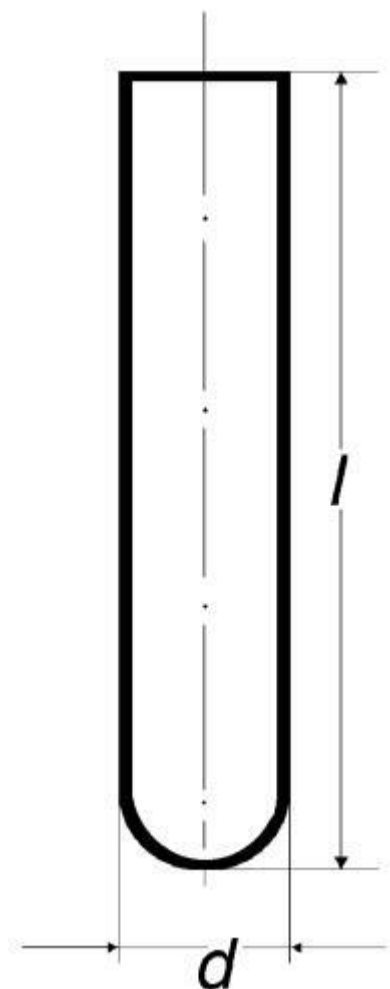

**Test tube with round bottom,
without rim**

Order code: **6632.422012110**

Cena bez DPH

1,90 Eur

Price with VAT

2,30 Eur

Parameters

Types of test tubes

S kulatým dnem

Package [pcs]

100

$d \times l$ [mm]

12 × 100

Wall thickness [mm]

1,0

Quantitative unit