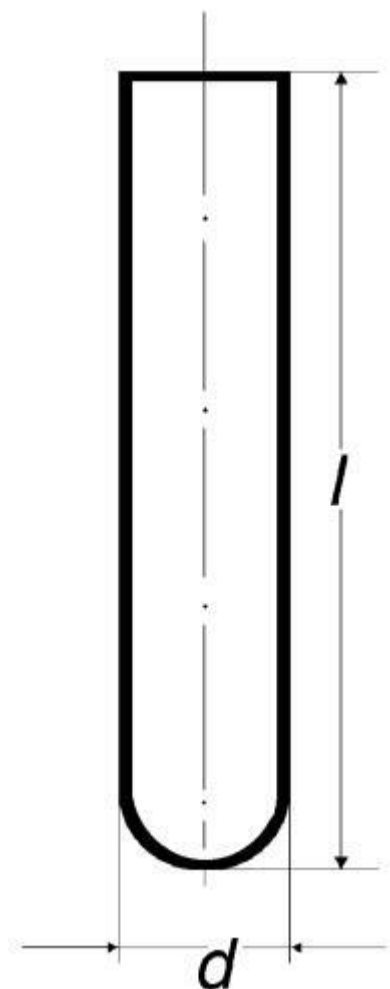

**Test tube with round bottom,
without rim**

Order code: **6632.422010110**

Cena bez DPH

1,80 Eur

Price with VAT

2,18 Eur

Parameters

Types of test tubes

S kulatým dnem

Package [pcs]

100

$d \times l$ [mm]

10 × 100

Wall thickness [mm]

1,0

Quantitative unit