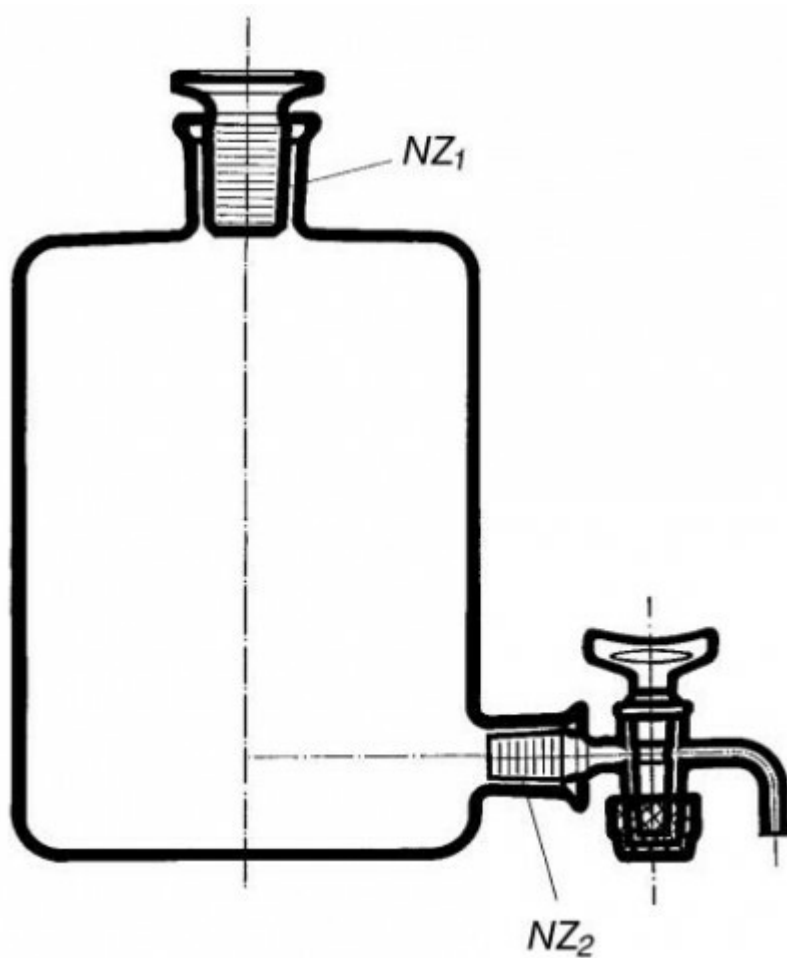

**Bottle acc. to Woulf, with ground-in flat  
stopper and outlet stopcock, 20 000 ml**

Order code: **6632.415046968**

Cena bez DPH

385,00 Eur

Price with VAT

465,85 Eur

Parameters

Volume [ml]

20 000

SJ1 / SJ2

50/42 / 29/32

Quantitative unit

ks

It is necessary to grease the stopcock before use. We can provide types with two and three necks without outlet (Cat. No.2032, Cat. No.2030), with three necks and outlet at the bottom (Cat. No. 2034) and a separate stopcock acc. to SJ2.