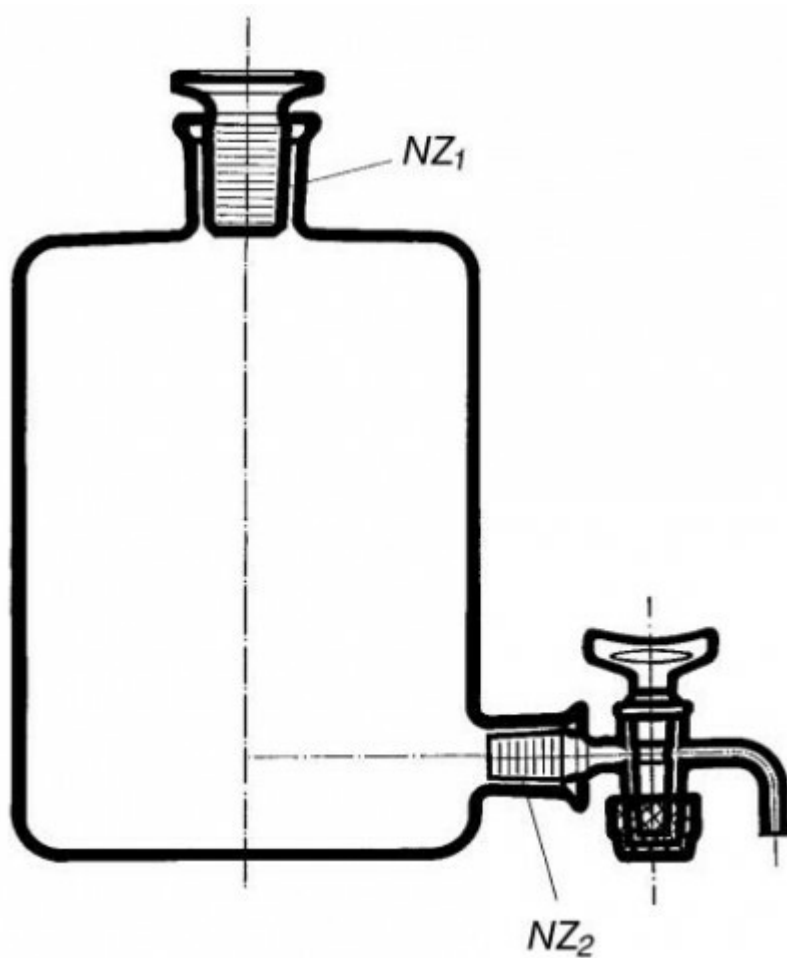

Bottle acc. to Woulf, with ground-in flat stopper and outlet stopcock, 15 000 ml

Order code: **6632.415046967**

Cena bez DPH

320,00 Eur

Price with VAT

387,20 Eur

Parameters

Volume [ml]

15 000

SJ1 / SJ2

50/42 / 29/32

Quantitative unit

ks

It is necessary to grease the stopcock before use. We can provide types with two and three necks without outlet (Cat. No.2032, Cat. No.2030), with three necks and outlet at the bottom (Cat. No. 2034) and a separate stopcock acc. to SJ2.