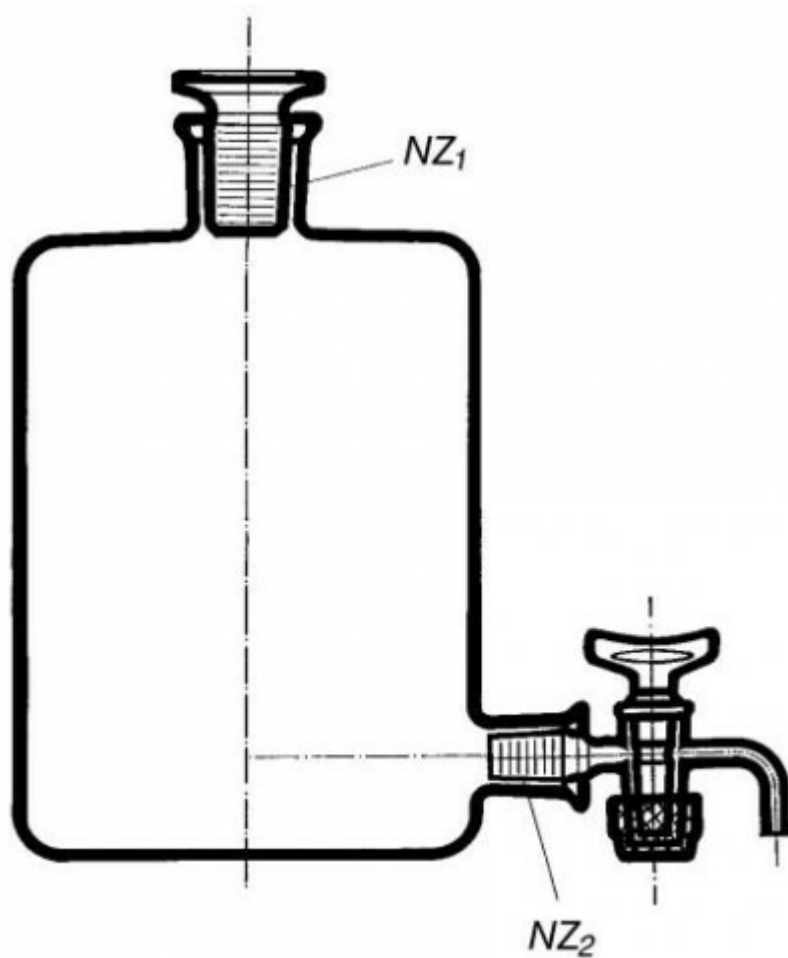

**Bottle acc. to Woulf, with ground-in flat
stopper and outlet stopcock, 10 000 ml**

Order code: **6632.415046966**

Cena bez DPH

291,00 Eur

Price with VAT

352,11 Eur

Parameters

Volume [ml]

10 000

SJ1 / SJ2

50/42 / 29/32

Quantitative unit

ks

It is necessary to grease the stopcock before use. We can provide types with two and three necks without outlet (Cat. No.2032, Cat. No.2030), with three necks and outlet at the bottom (Cat. No. 2034) and a separate stopcock acc. to SJ2.