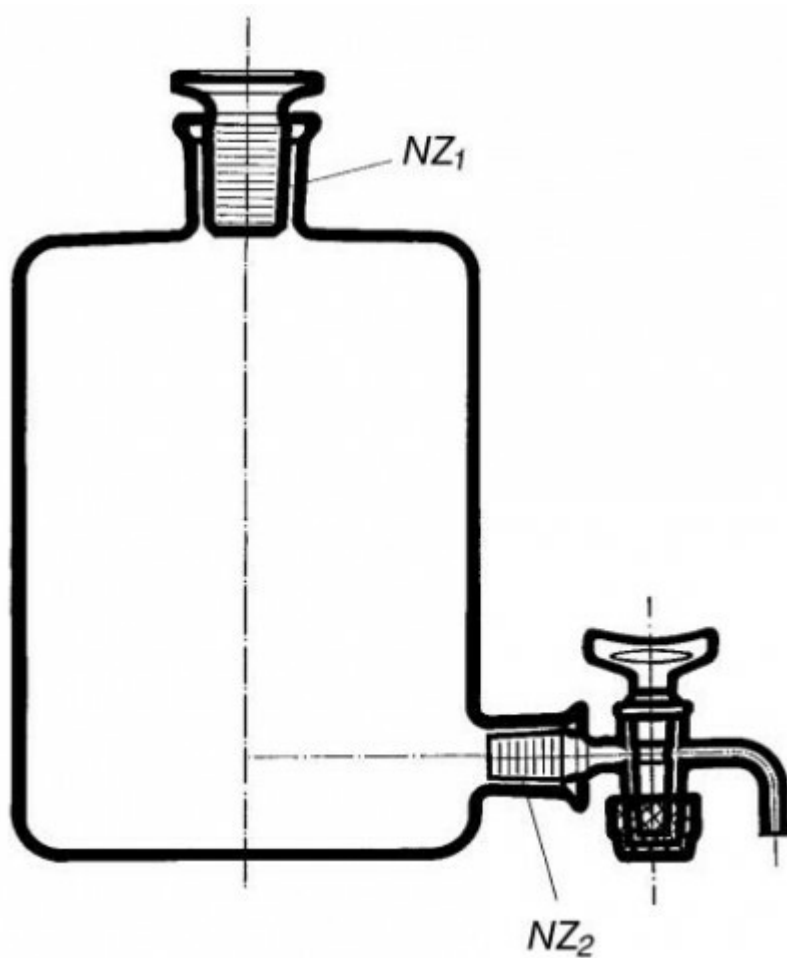

**Bottle acc. to Woulf, with ground-in flat stopper and outlet stopcock, 5 000 ml**

Order code: **6632.415046956**

Cena bez DPH

199,70 Eur

Price with VAT

241,64 Eur

Parameters

Volume [ml]

5 000

SJ1 / SJ2

45/40 / 24/29

Quantitative unit

ks

It is necessary to grease the stopcock before use. We can provide types with two and three necks without outlet (Cat. No.2032, Cat. No.2030), with three necks and outlet at the bottom (Cat. No. 2034) and a separate stopcock acc. to SJ2.