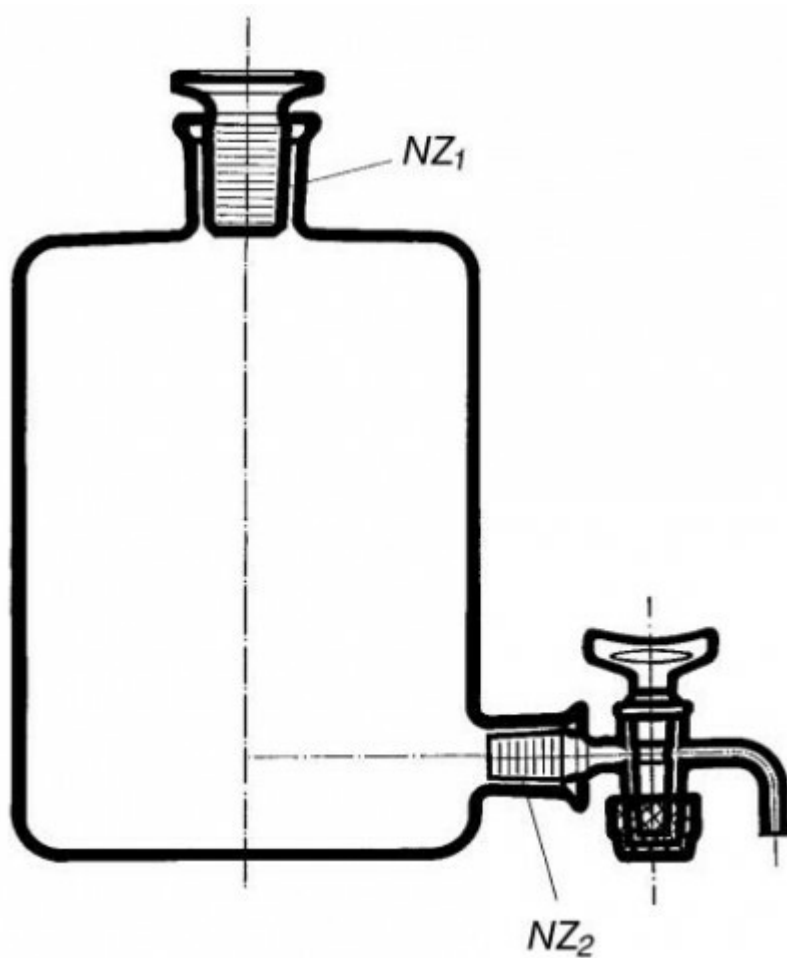

Bottle acc. to Woulf, with ground-in flat stopper and outlet stopcock, 5 000 ml

Order code: **6632.415046956**

Cena bez DPH

199,70 Eur

Price with VAT

241,64 Eur

Parameters

Volume [ml]

5 000

SJ1 / SJ2

45/40 / 24/29

Quantitative unit

ks

It is necessary to grease the stopcock before use. We can provide types with two and three necks without outlet (Cat. No.2032, Cat. No.2030), with three necks and outlet at the bottom (Cat. No. 2034) and a separate stopcock acc. to SJ2.