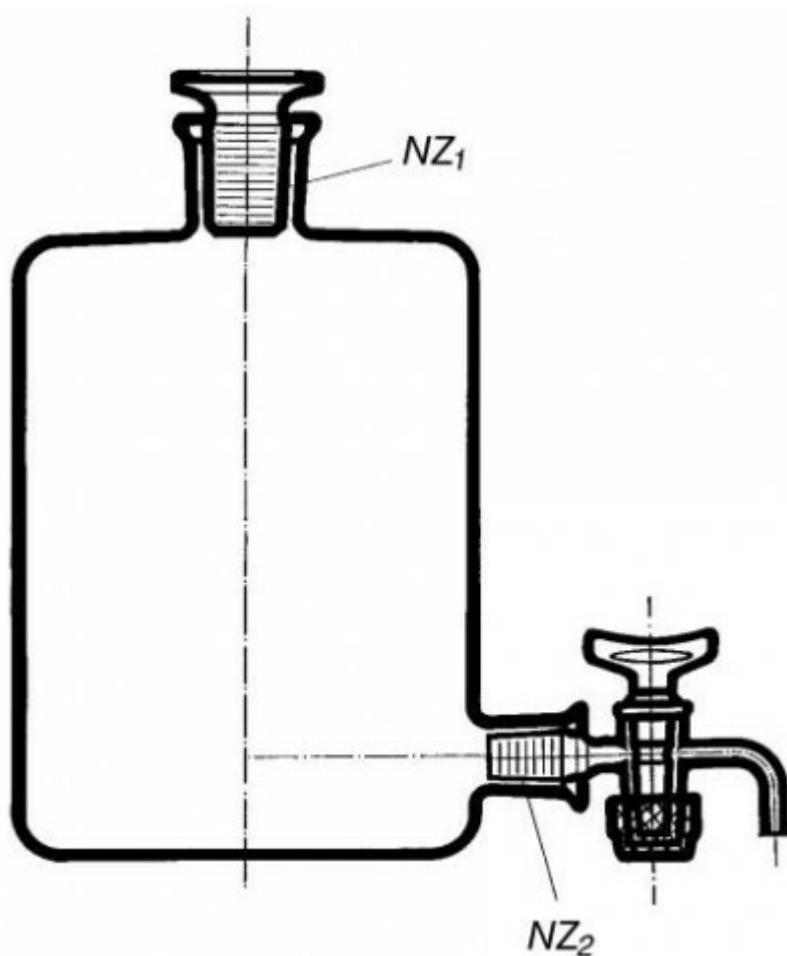

Bottle acc. to Woulf, with ground-in flat stopper and outlet stopcock, 2 000 ml

Order code: **6632.415046950**

Cena bez DPH

155,00 Eur

Price with VAT

187,55 Eur

Parameters

Volume [ml]

2 000

SJ1 / SJ2

29/32 / 19/26

Quantitative unit

ks

It is necessary to grease the stopcock before use. We can provide types with two and three necks without outlet (Cat. No.2032, Cat. No.2030), with three necks and outlet at the bottom (Cat. No. 2034) and a separate stopcock acc. to SJ2.