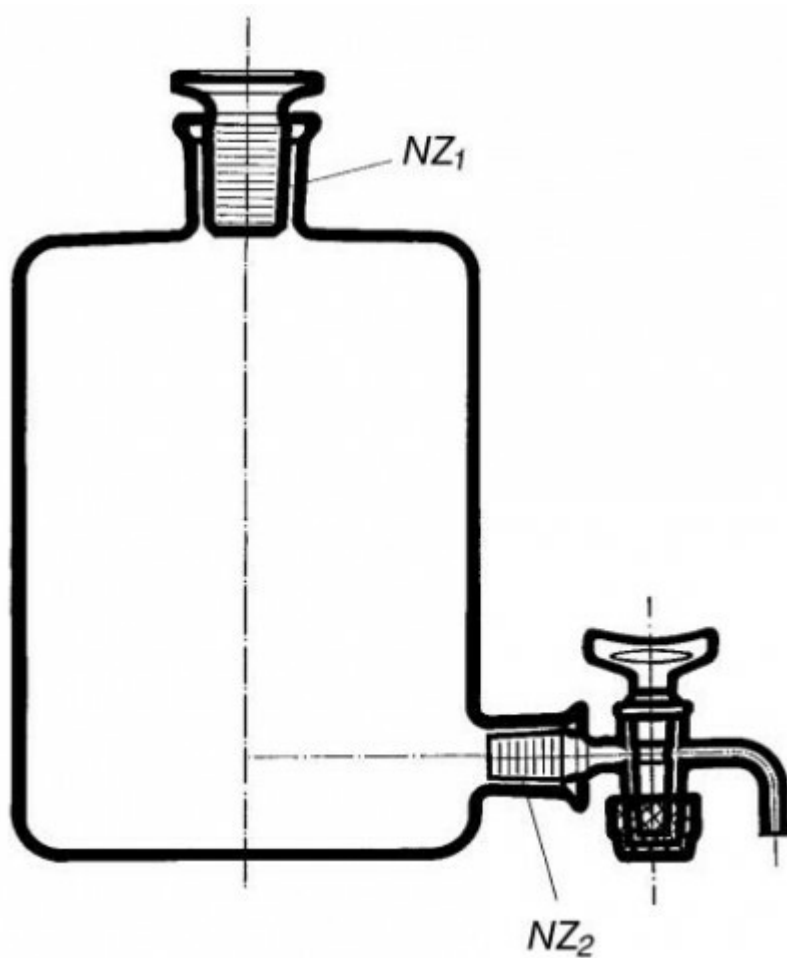

**Bottle acc. to Woulf, with ground-in flat  
stopper and outlet stopcock, 2 000 ml**

Order code: **6632.415046950**

Cena bez DPH

155,00 Eur

Price with VAT

187,55 Eur

Parameters

Volume [ml]

2 000

SJ1 / SJ2

29/32 / 19/26

Quantitative unit

ks

It is necessary to grease the stopcock before use. We can provide types with two and three necks without outlet (Cat. No.2032, Cat. No.2030), with three necks and outlet at the bottom (Cat. No. 2034) and a separate stopcock acc. to SJ2.