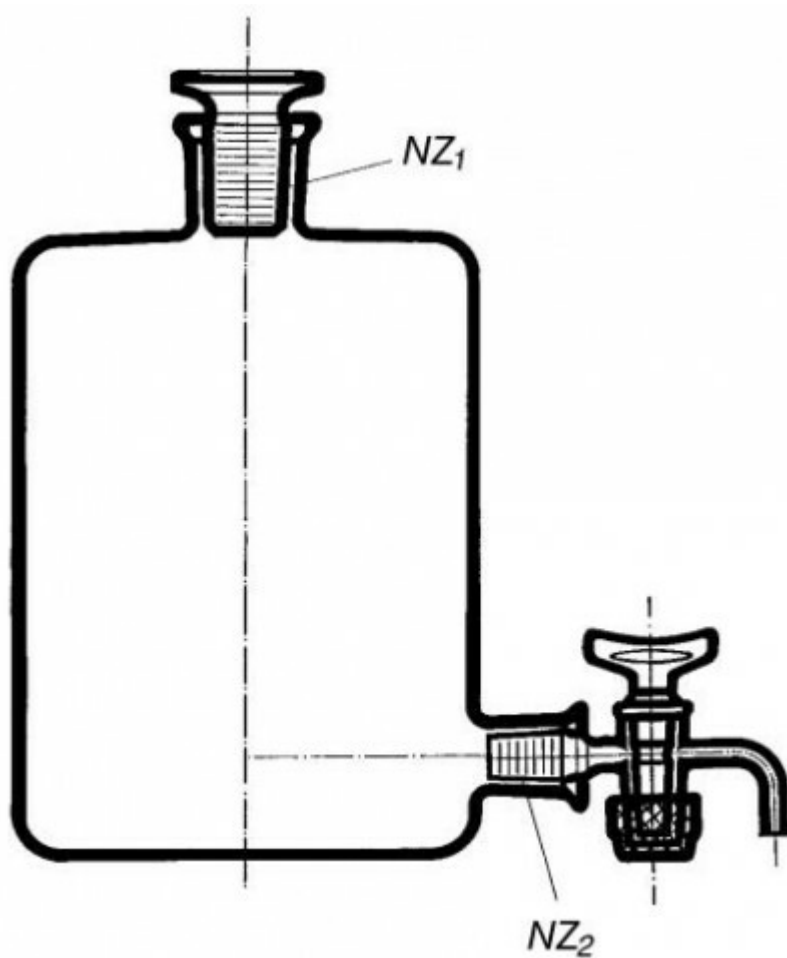

**Bottle acc. to Woulf, with ground-in flat  
stopper and outlet stopcock, 1 000 ml**

Order code: **6632.415046940**

Cena bez DPH

135,40 Eur

Price with VAT

163,83 Eur

Parameters

Volume [ml]

1 000

SJ1 / SJ2

24/29 / 19/26

Quantitative unit

ks

It is necessary to grease the stopcock before use. We can provide types with two and three necks without outlet (Cat. No.2032, Cat. No.2030), with three necks and outlet at the bottom (Cat. No. 2034) and a separate stopcock acc. to SJ2.