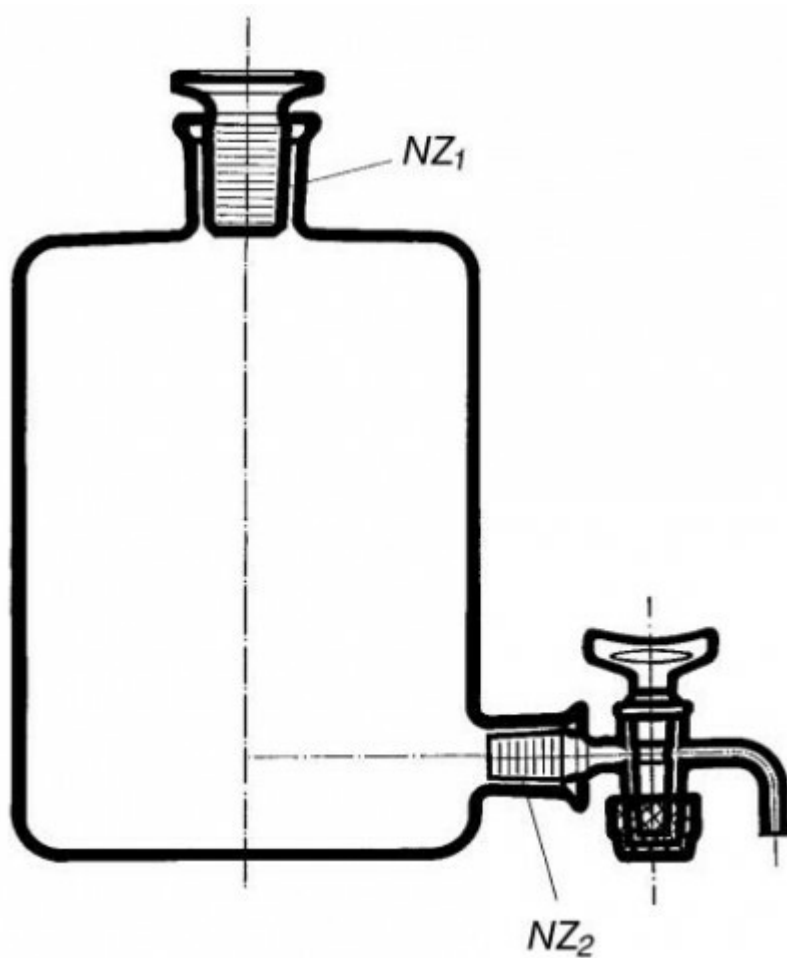

**Bottle acc. to Woulf, with ground-in flat
stopper and outlet stopcock, 1 000 ml**

Order code: **6632.415046940**

Cena bez DPH

135,40 Eur

Price with VAT

163,83 Eur

Parameters

Volume [ml]

1 000

SJ1 / SJ2

24/29 / 19/26

Quantitative unit

ks

It is necessary to grease the stopcock before use. We can provide types with two and three necks without outlet (Cat. No.2032, Cat. No.2030), with three necks and outlet at the bottom (Cat. No. 2034) and a separate stopcock acc. to SJ2.