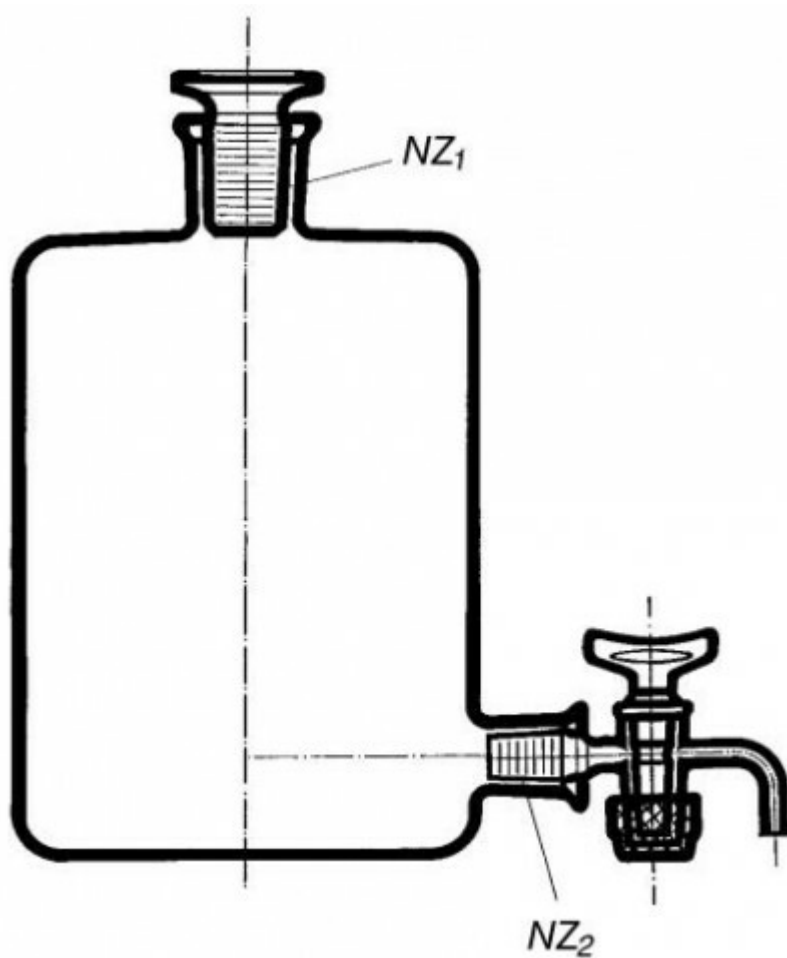

Bottle acc. to Woulf, with ground-in flat stopper and outlet stopcock, 500 ml

Order code: **6632.415046500**

Cena bez DPH

119,70 Eur

Price with VAT

144,84 Eur

Parameters

Volume [ml]

500

SJ1 / SJ2

19/26 / 19/26

Quantitative unit

ks

It is necessary to grease the stopcock before use. We can provide types with two and three necks without outlet (Cat. No.2032, Cat. No.2030), with three necks and outlet at the bottom (Cat. No. 2034) and a separate stopcock acc. to SJ2.