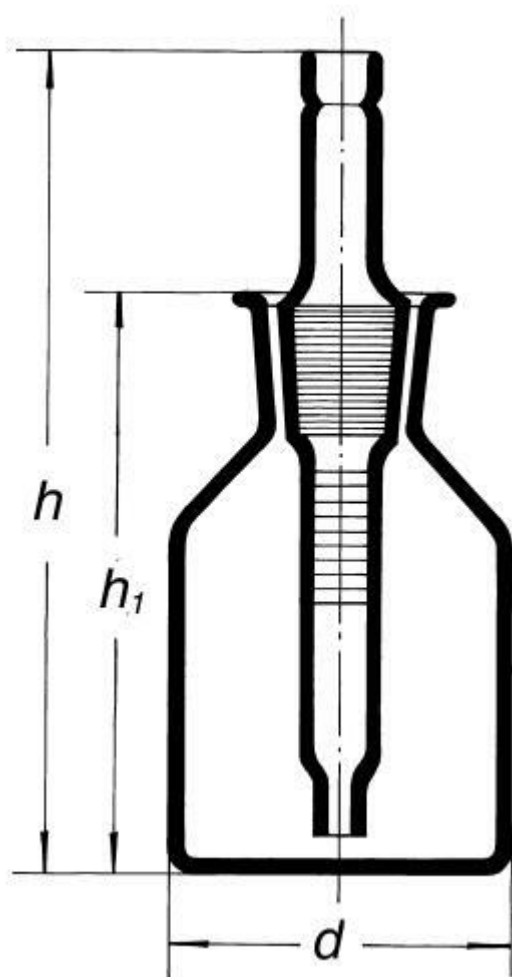

**Bottle dropping - indicator, brown, with
ground-in pipette stopper and SJ, 250 ml**
Order code: **6632.425023250**

Cena bez DPH

12,50 Eur

Price with VAT

15,13 Eur

Parameters

Volume [ml]

250

d × h × h1 [mm]

70 × 161 × 131

Quantitative unit

ks