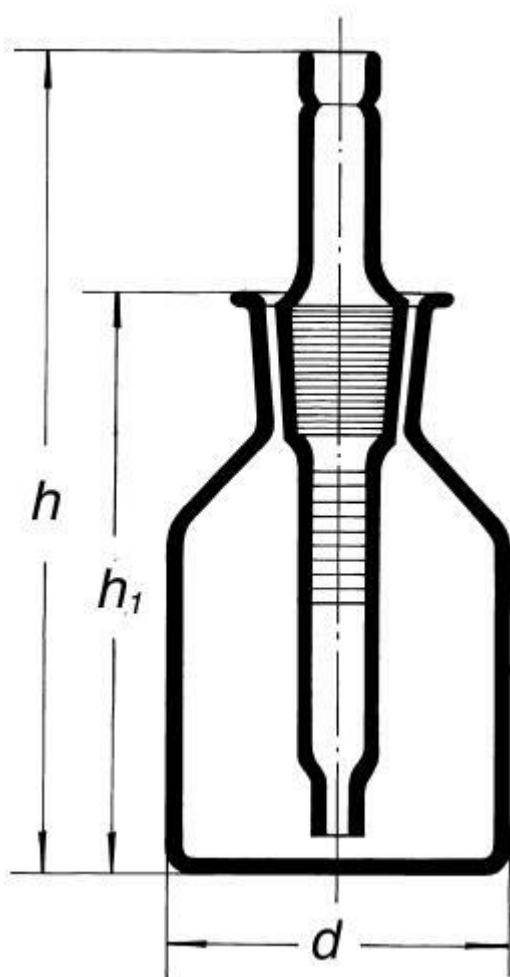

**Bottle dropping - indicator, brown, with
ground-in pipette stopper and SJ, 250 ml**
Order code: **6632.425023250**

Cena bez DPH

12,50 Eur

Price with VAT

15,13 Eur

Parameters

Volume [ml]

250

d × h × h1 [mm]

70 × 161 × 131

Quantitative unit

ks