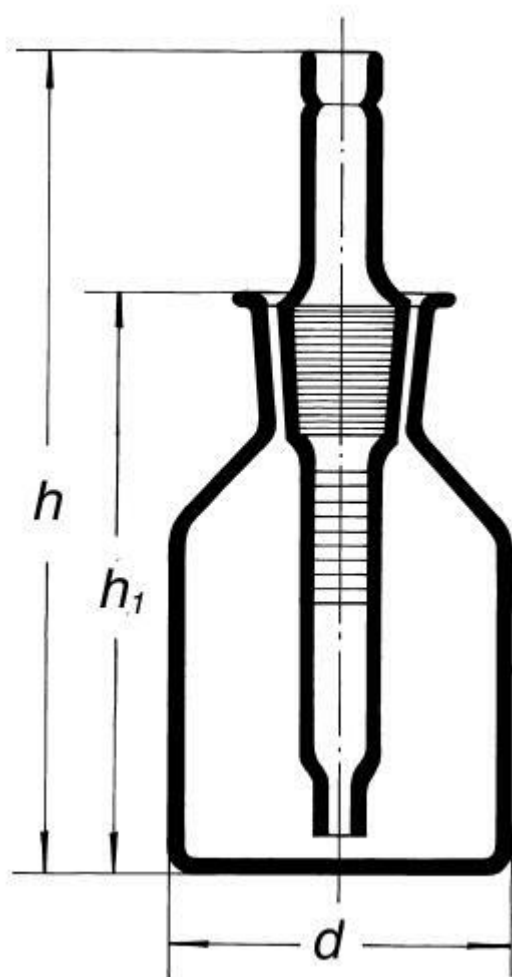

**Bottle dropping - indicator, clear, with
ground-in pipette stopper and SJ, 250 ml**
Order code: **6632.425020250**

Cena bez DPH

11,40 Eur

Price with VAT

13,79 Eur

Parameters

Volume [ml]

250

d × h × h1 [mm]

70 × 161 × 131

Quantitative unit

ks