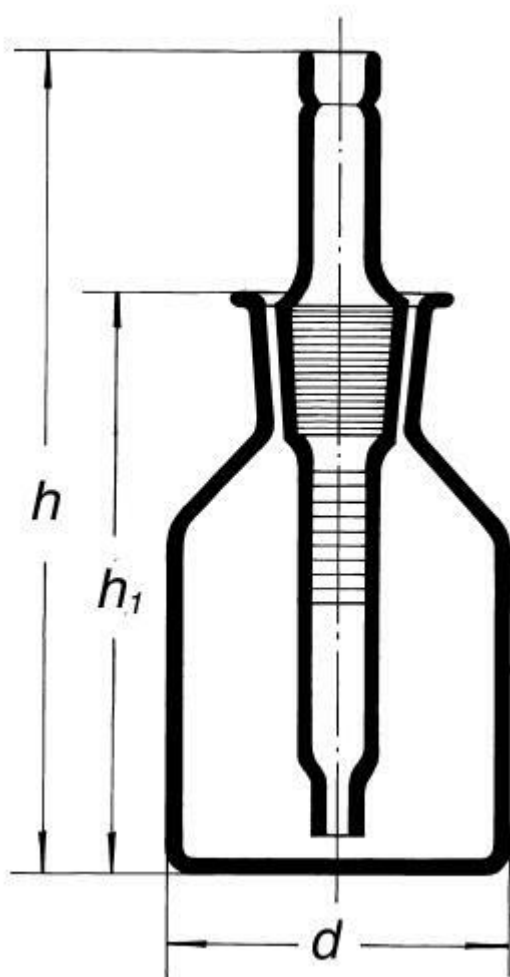

**Bottle dropping - indicator, clear, with
ground-in pipette stopper and SJ, 250 ml**
Order code: **6632.425020250**

Cena bez DPH

11,40 Eur

Price with VAT

13,79 Eur

Parameters

Volume [ml]

250

d × h × h1 [mm]

70 × 161 × 131

Quantitative unit

ks