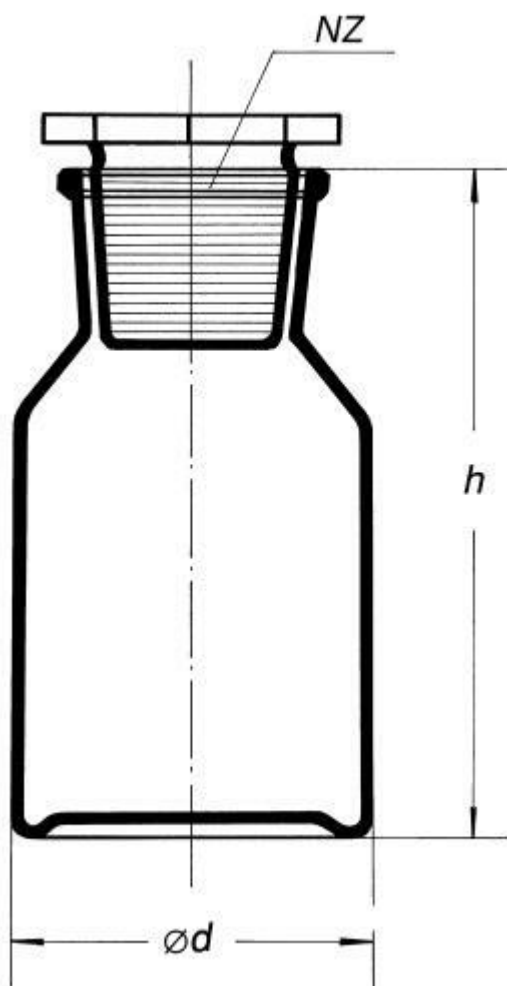

**Bottle Steilbrust, wide neck, with SJ,
reagent, clear, with ground-in flat
stopper, 500 ml**

Order code: **6632.414127500**

Information about product price on demand

Parameters

Volume [ml]

500

Dimension (d × h) [mm]

85 × 162

Quantitative unit

ks