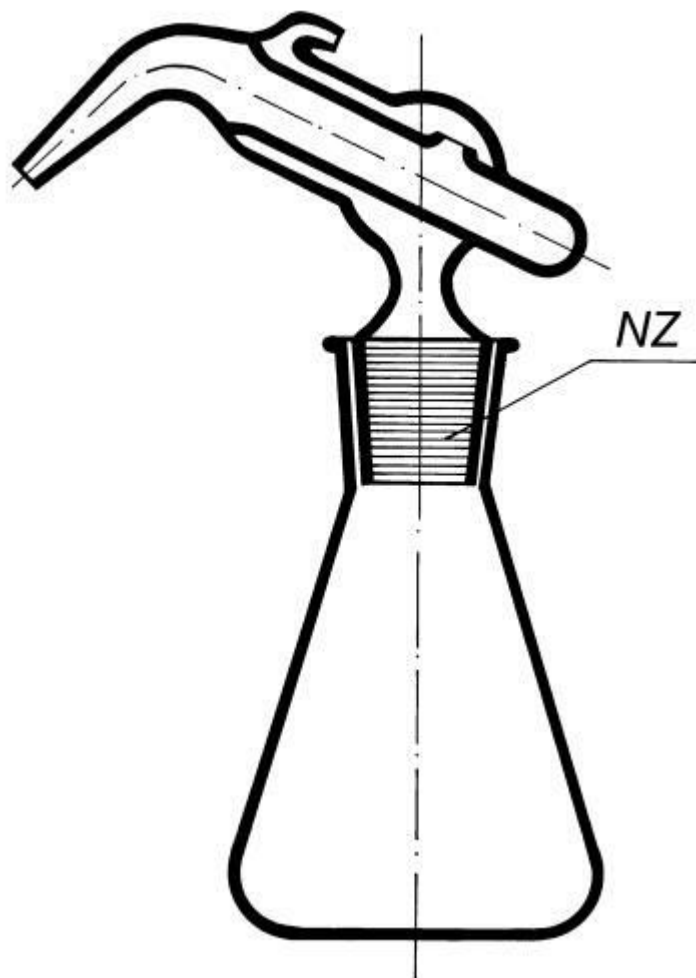

**Pipette automatic acc. to Kipp, s NZ,
25/500 ml**

Order code: **6632.446003025**

Cena bez DPH

88,90 Eur

Price with VAT

107,57 Eur

Parameters

Types of pipettes

Other

Volume [ml]

500

Vol. head/flask [ml]

25 / 500

SJ

29/32

Quantitative unit