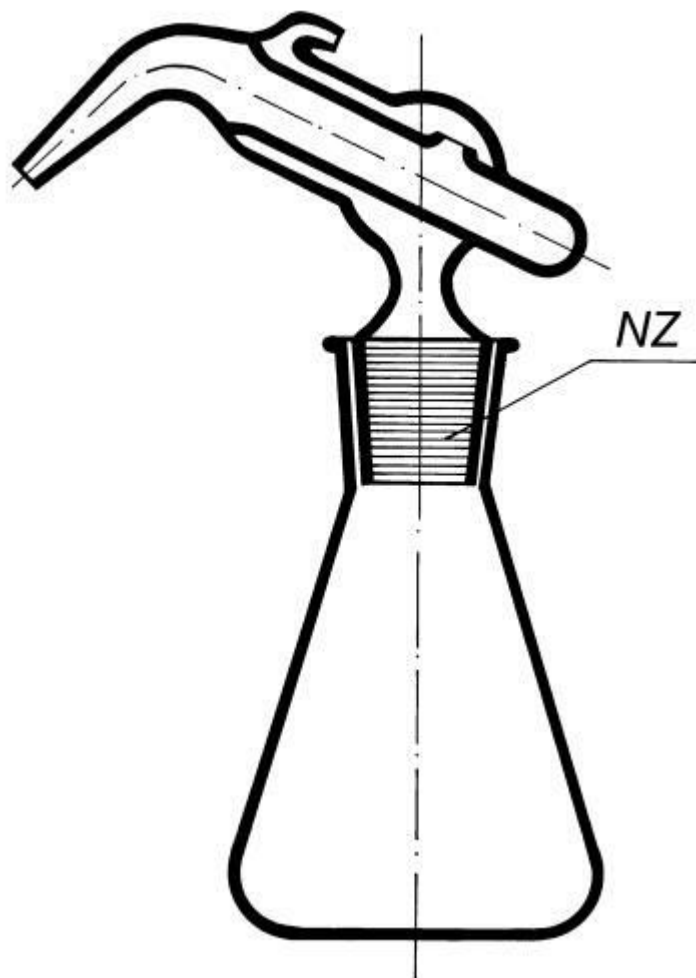

**Pipette automatic acc. to Kipp, s NZ,
25/500 ml**

Order code: **6632.446003025**

Cena bez DPH

88,90 Eur

Price with VAT

107,57 Eur

Parameters

Types of pipettes

Other

Volume [ml]

500

Vol. head/flask [ml]

25 / 500

Sj

29/32

Quantitative unit