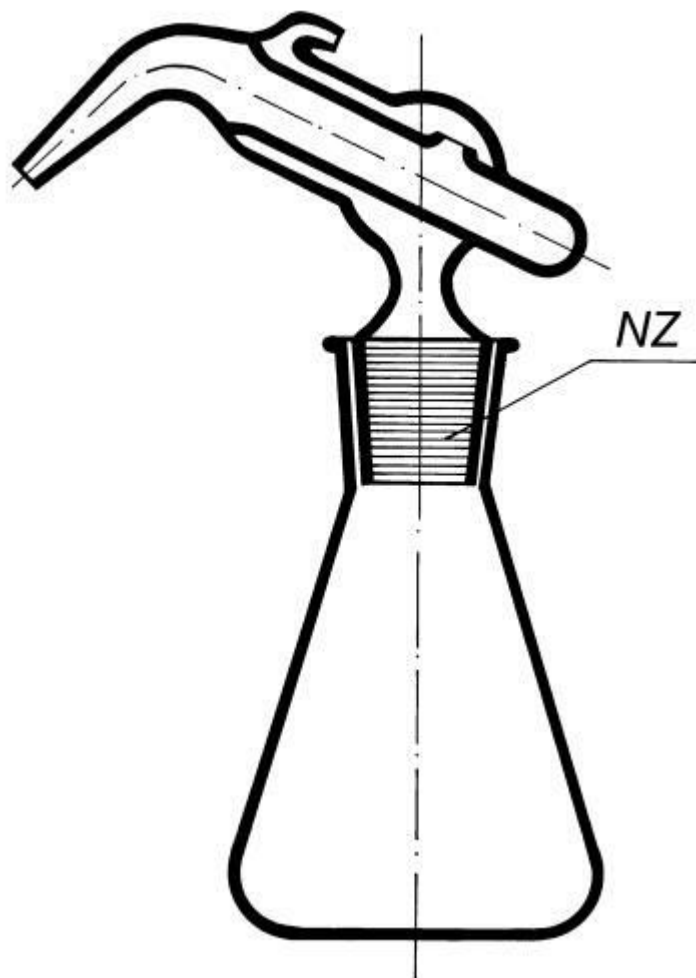

**Pipette automatic acc. to Kipp, s NZ,
2/250 ml**

Order code: **6632.446003002**

Cena bez DPH

73,10 Eur

Price with VAT

88,45 Eur

Parameters

Types of pipettes

Other

Volume [ml]

250

Vol. head/flask [ml]

2 / 250

Sj

29/32

Quantitative unit