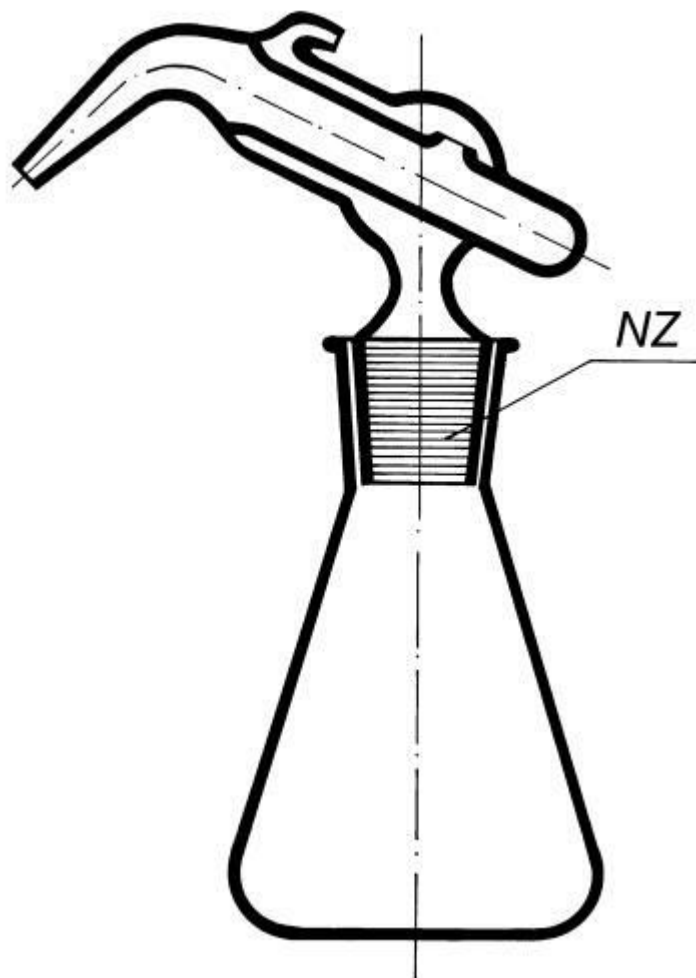

**Pipette automatic acc. to Kipp, s NZ,
2/250 ml**

Order code: **6632.446003002**

Cena bez DPH

73,10 Eur

Price with VAT

88,45 Eur

Parameters

Types of pipettes

Other

Volume [ml]

250

Vol. head/flask [ml]

2 / 250

SJ

29/32

Quantitative unit