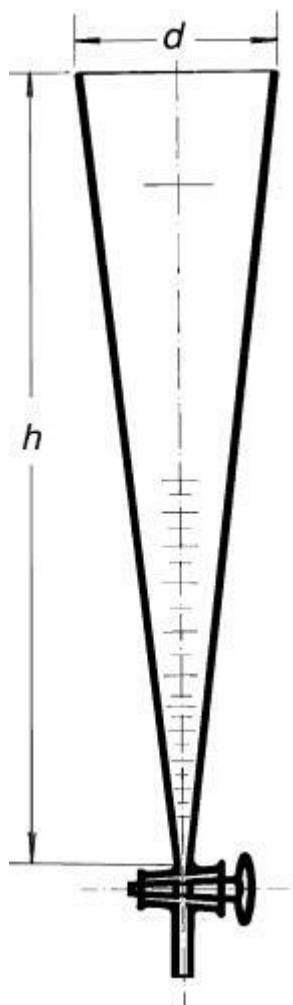

**Cone, settling, acc. to Imhoff, with  
cock, 1000 ml**

Order code: **6632.432440244**

Cena bez DPH

137,00 Eur

Price with VAT

165,77 Eur

Parameters

Volume [ml]

1000

Division

Swiss

d x h

118 x 470 mm

Quantitative unit

ks