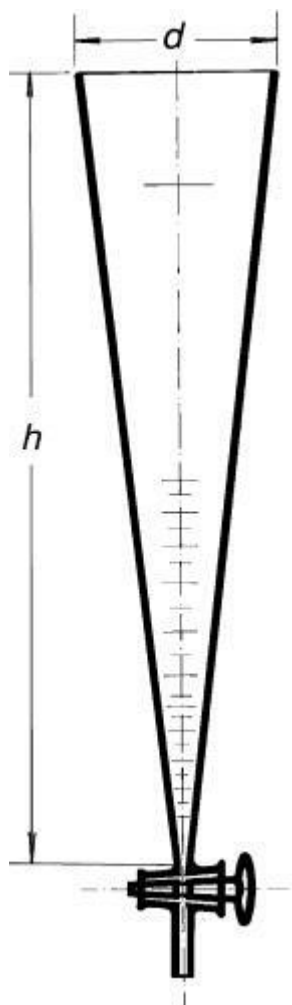

**Cone, settling, acc. to Imhoff, with
cock, 1000 ml**

Order code: **6632.432440244**

Cena bez DPH

137,00 Eur

Price with VAT

165,77 Eur

Parameters

Volume [ml]

1000

Division

Swiss

d x h

118 x 470 mm

Quantitative unit

ks