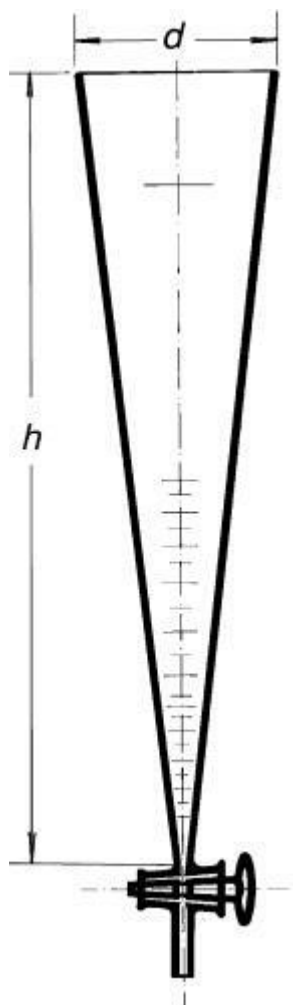

**Cone, settling, acc. to Imhoff, with
cock, 1000 ml**

Order code: **6632.432440144**

Cena bez DPH

117,00 Eur

Price with VAT

141,57 Eur

Parameters

Volume [ml]

1000

Division

German

d x h

118 x 470 mm

Quantitative unit

ks