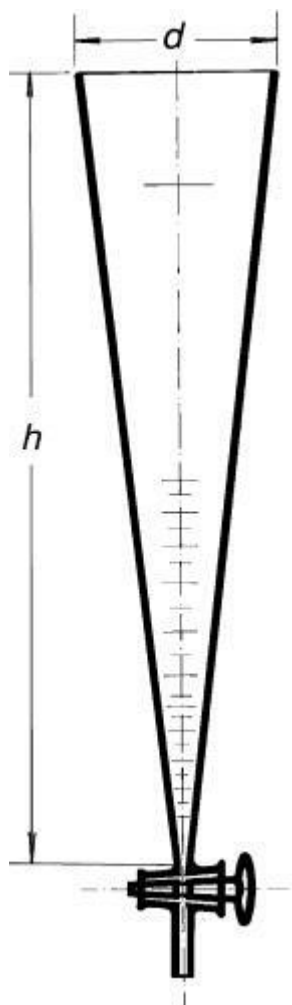

**Cone, settling, acc. to Imhoff, with  
cock, 1000 ml**

Order code: **6632.432440144**

Cena bez DPH

117,00 Eur

Price with VAT

141,57 Eur

Parameters

Volume [ml]

1000

Division

German

d x h

118 x 470 mm

Quantitative unit

ks