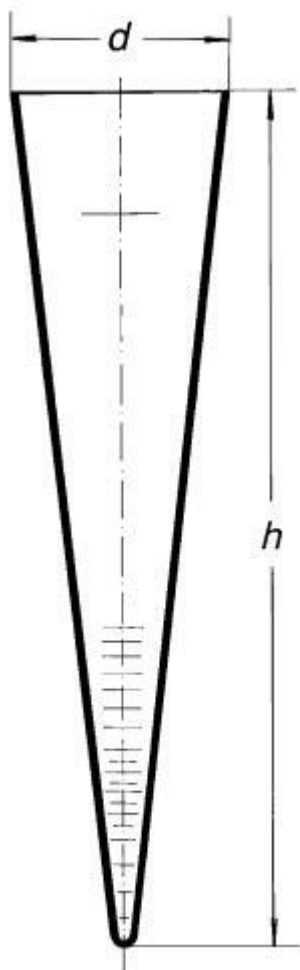

Cone, settling, acc. to Imhoff, 1000 ml

Order code: **6632.432430244**

Cena bez DPH

109,70 Eur

Price with VAT

132,74 Eur

Parameters

Volume [ml]

1000

Division

Swiss

d x h

118 x 470 mm

Quantitative unit

ks