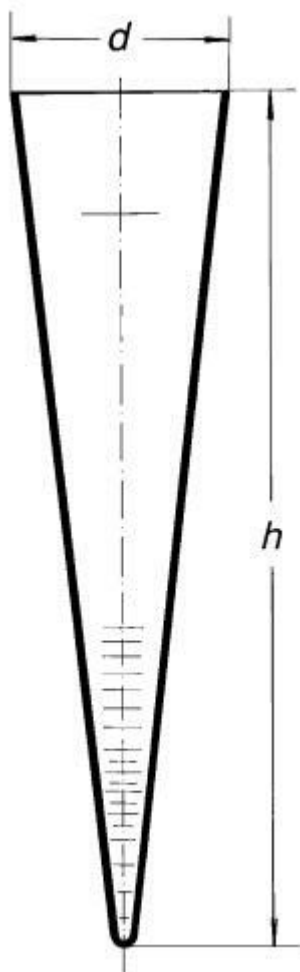

Cone, settling, acc. to Imhoff, 1000 ml

Order code: **6632.432430044**

Cena bez DPH

83,50 Eur

Price with VAT

101,04 Eur

Parameters

Volume [ml]

1000

Division

Czech

d x h

118 x 470 mm

Quantitative unit

ks