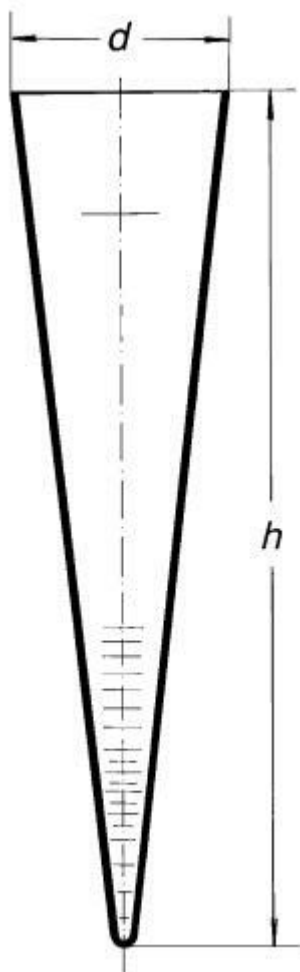

**Cone, settling, acc. to Imhoff, 1000
ml**

Order code: **6632.432430044**

Cena bez DPH

83,50 Eur

Price with VAT

101,04 Eur

Parameters

Volume [ml]

1000

Division

Czech

d x h

118 x 470 mm

Quantitative unit

ks