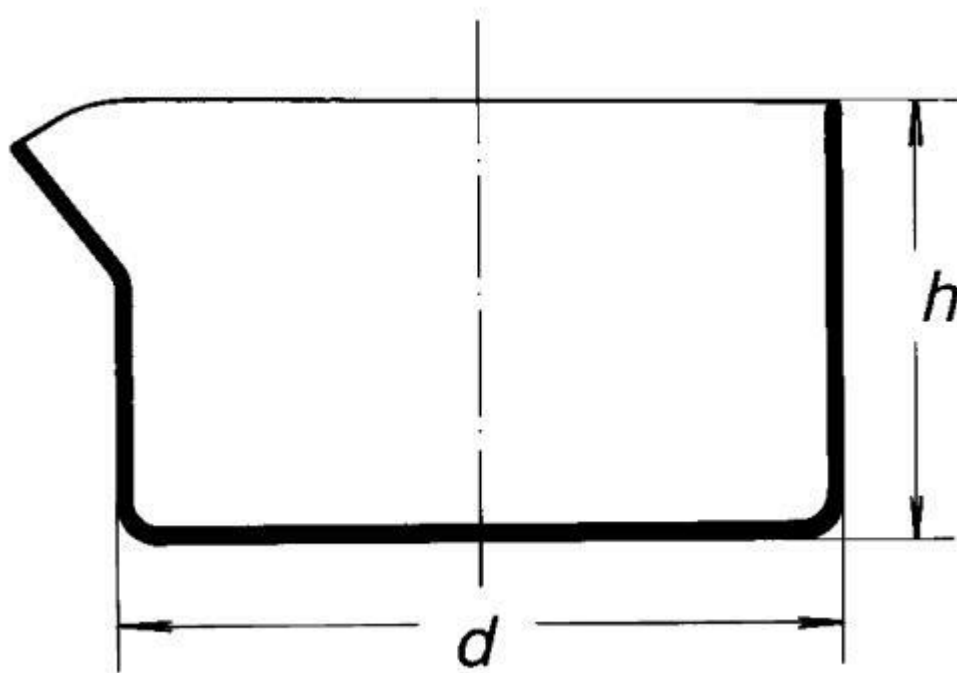

## Dish crystallising, flat bottom, with spout, 1 600 ml

Order code: **6632.411625190**

Cena bez DPH

27,50 Eur

Price with VAT

33,28 Eur

Parameters

Volume [ml]

1600

d x h

190 x 90 mm

Types of dishes

Crystallising dishes

Quantitative unit

ks