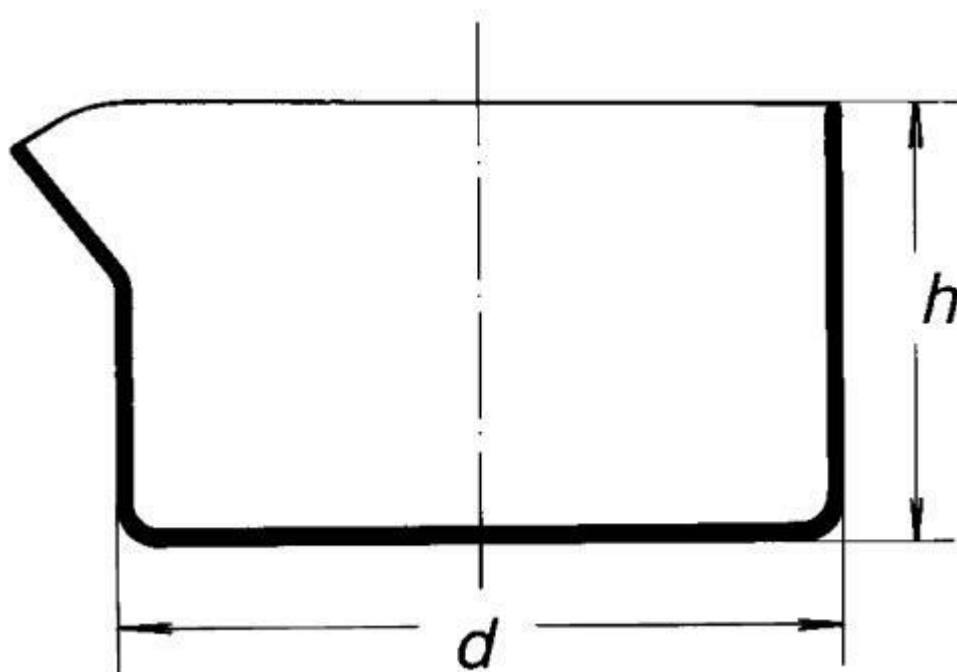

Dish crystallising, flat bottom, with spout, 650 ml

Order code: **6632.411625140**

Cena bez DPH	19,80 Eur
Price with VAT	23,96 Eur

Parameters

Volume [ml]	650
d x h	140 x 75 mm
Types of dishes	Crystallising dishes
Quantitative unit	ks