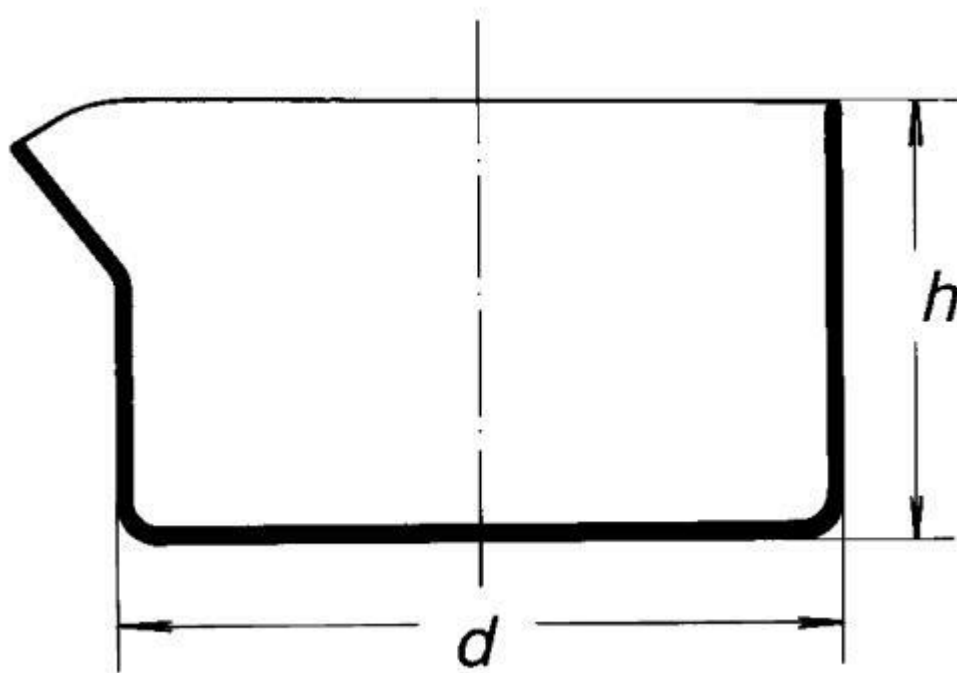

**Dish crystallising, flat bottom, with
spout, 20 ml**

Order code: **6632.411625050**

Cena bez DPH	10,90 Eur
Price with VAT	13,19 Eur

Parameters

Volume [ml]	20
d x h	50 x 30 mm
Types of dishes	Crystallising dishes
Quantitative unit	ks