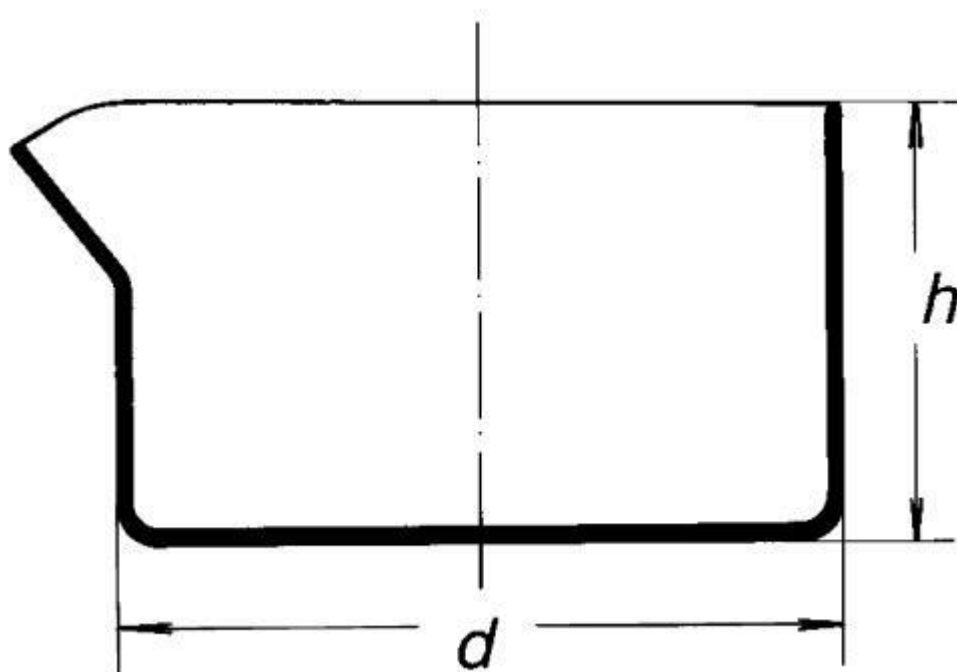

## Dish crystallising, flat bottom, with spout, 20 ml

Order code: **6632.411625050**

Cena bez DPH	10,90 Eur
Price with VAT	13,19 Eur

### Parameters

Volume [ml]	20
d x h	50 x 30 mm
Types of dishes	Crystallising dishes
Quantitative unit	ks