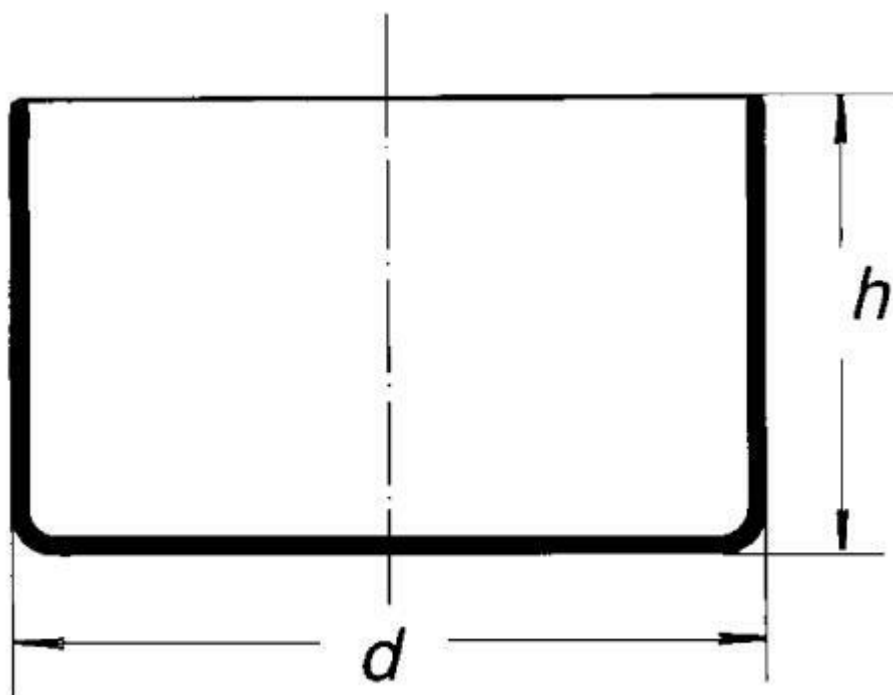

Dish crystallising, flat bottom, without spout, 1 600 ml

Order code: **6632.411624190**

Cena bez DPH 23,80 Eur

Price with VAT 28,80 Eur

Parameters

Volume [ml] 1600

d x h 190 x 90 mm

Types of dishes Crystallising dishes