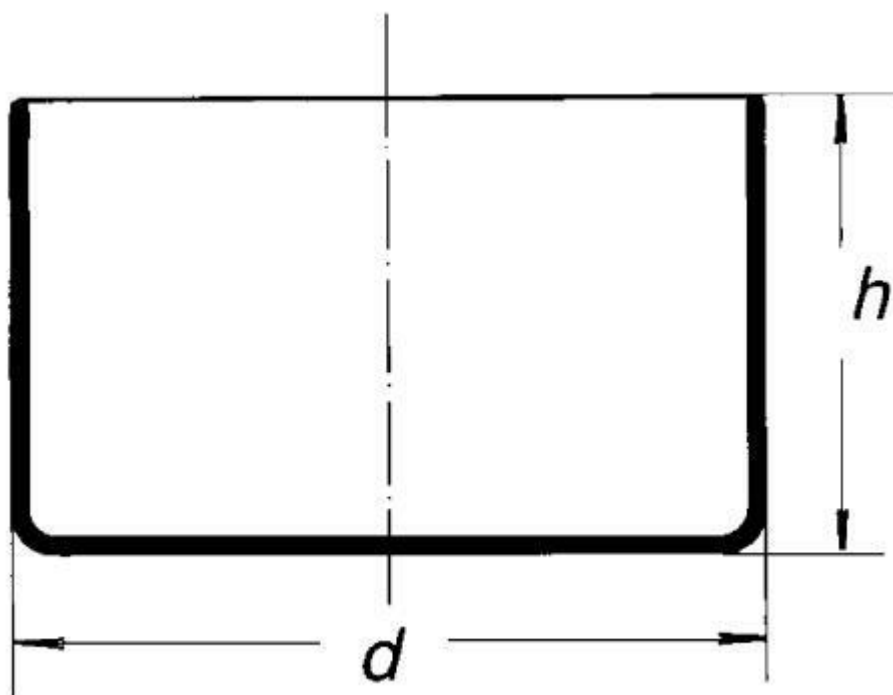

**Dish crystallising, flat bottom, without
spout, 1 600 ml**

Order code: **6632.411624190**

Cena bez DPH 23,80 Eur

Price with VAT 28,80 Eur

Parameters

Volume [ml] 1600

d x h 190 x 90 mm

Types of dishes Crystallising dishes