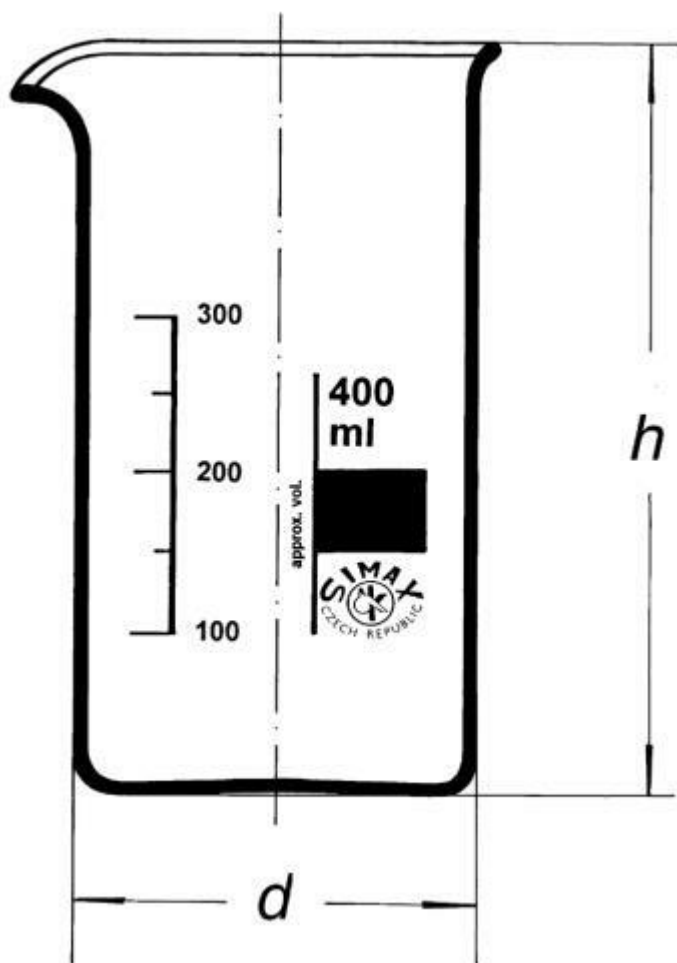

**Beaker, tall form, with spout, 3000
ml**

Order code: **6632.411012952**

Information about product price on demand

Parameters

Volume [ml]

3000

d x h

135 x 280 mm

Quantitative unit

ks