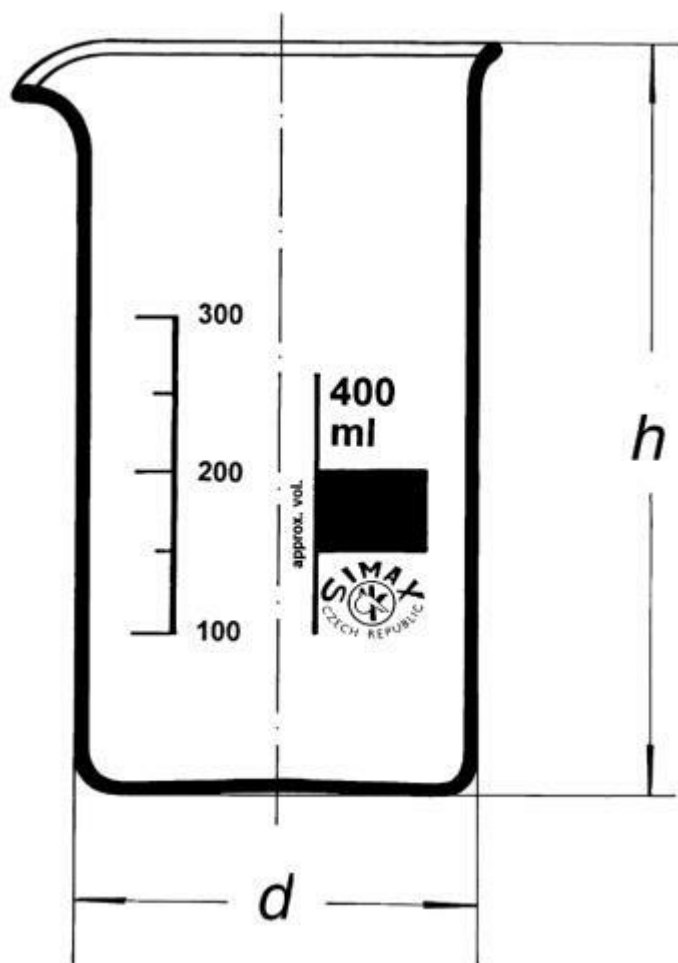

**Beaker, tall form, with spout, 3000  
ml**

Order code: **6632.411012952**

Information about product price on demand

Parameters

Volume [ml]

3000

d x h

135 x 280 mm

Quantitative unit

ks