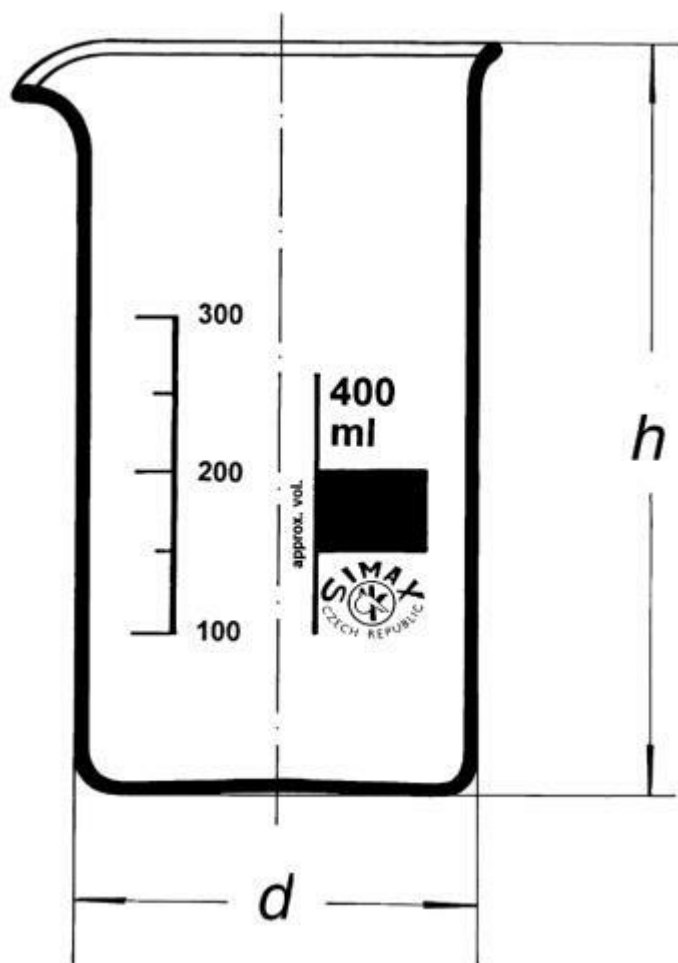

**Beaker, tall form, with spout, 2000
ml**

Order code: **6632.417012950**

Cena bez DPH

14,30 Eur

Price with VAT

17,30 Eur

Parameters

Volume [ml]

2000

d x h

120 x 240 mm

Quantitative unit

ks