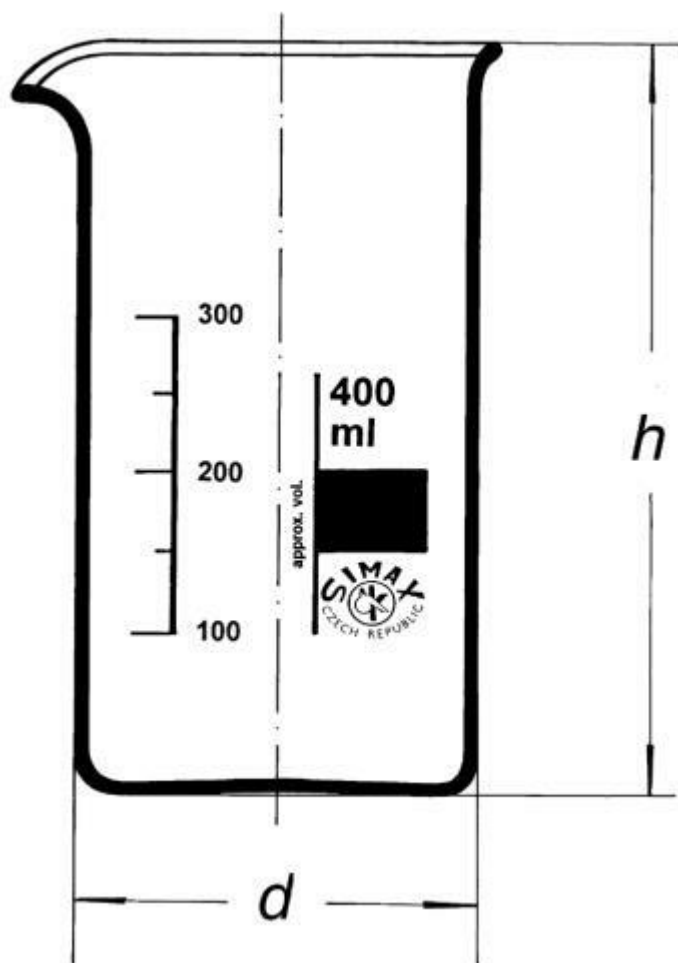

**Beaker, tall form, with spout, 2000  
ml**

Order code: **6632.417012950**

Cena bez DPH

14,30 Eur

Price with VAT

17,30 Eur

Parameters

Volume [ml]

2000

d x h

120 x 240 mm

Quantitative unit

ks