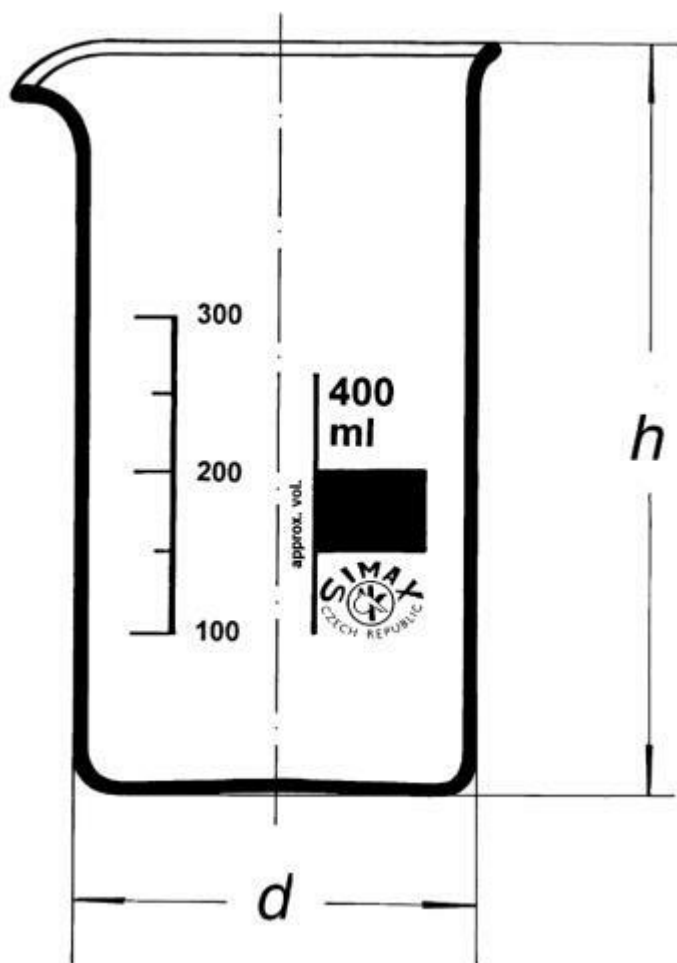

**Beaker, tall form, with spout, 250
ml**

Order code: **6632.417012250**

Cena bez DPH

2,70 Eur

Price with VAT

3,27 Eur

Parameters

Volume [ml]

250

d x h

60 x 120 mm

Quantitative unit

ks