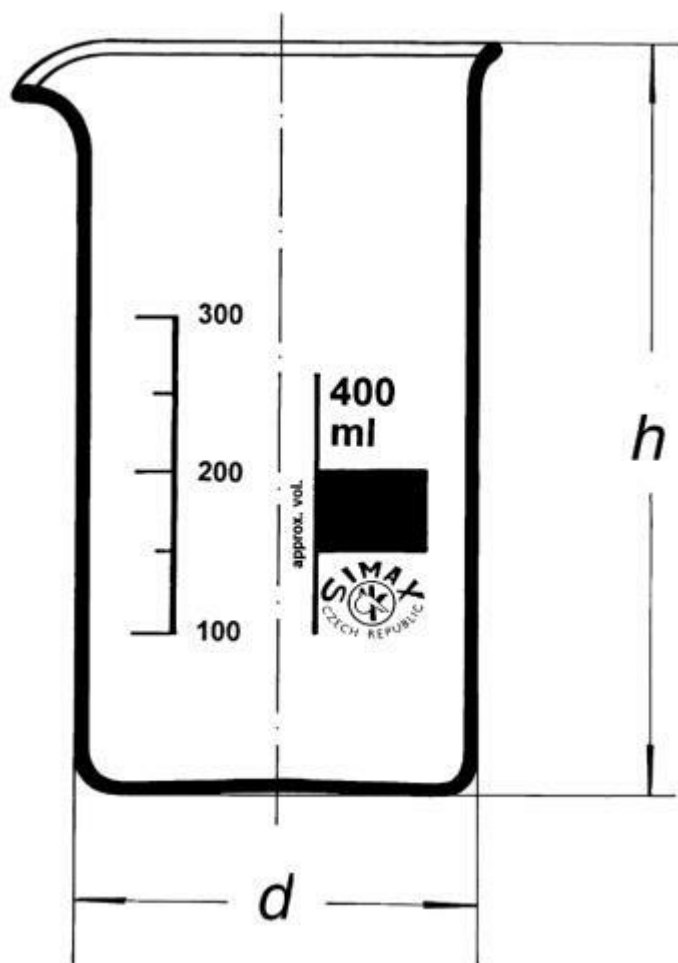

**Beaker, tall form, with spout, 250  
ml**

Order code: **6632.417012250**

Cena bez DPH

2,70 Eur

Price with VAT

3,27 Eur

Parameters

Volume [ml]

250

d x h

60 x 120 mm

Quantitative unit

ks