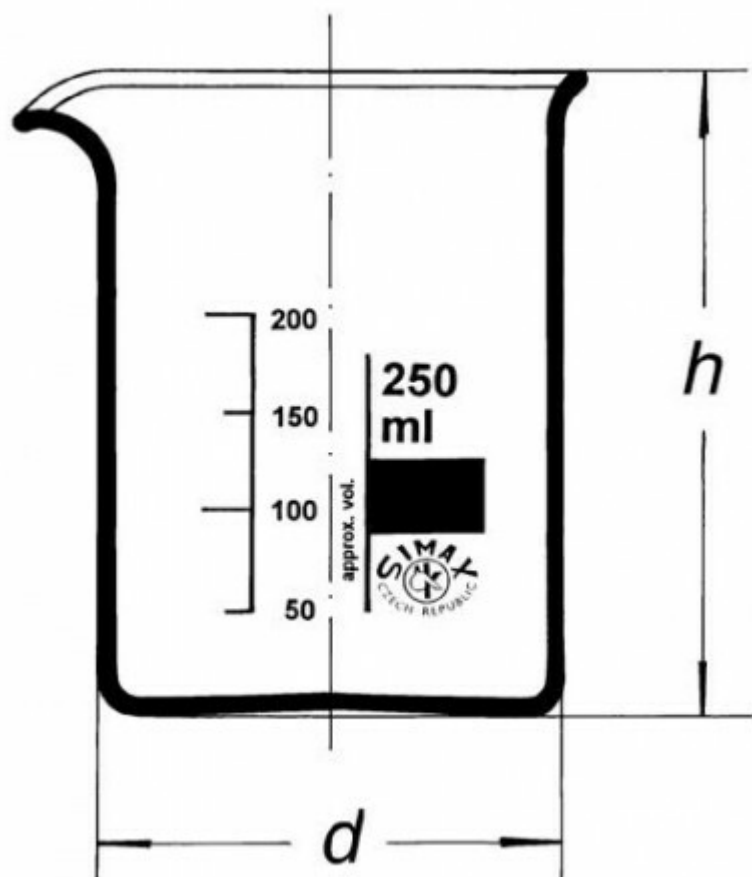

**Beaker, low form, with spout, 3000
ml**

Order code: **6632.411010952**

Information about product price on demand

Parameters

Volume [ml]

3000

d x h

150 x 210 mm

Quantitative unit

ks